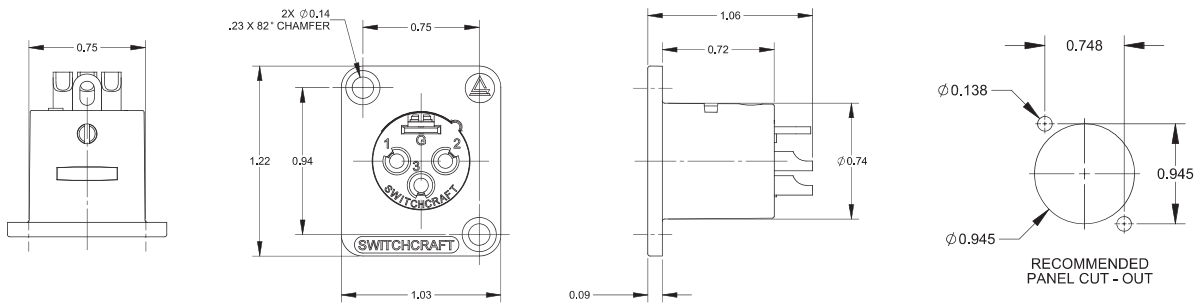

DE SERIES PANEL MOUNT XLR CONNECTORS

NEW PRODUCT BULLETIN 603

MALE DE SERIES CONNECTORS